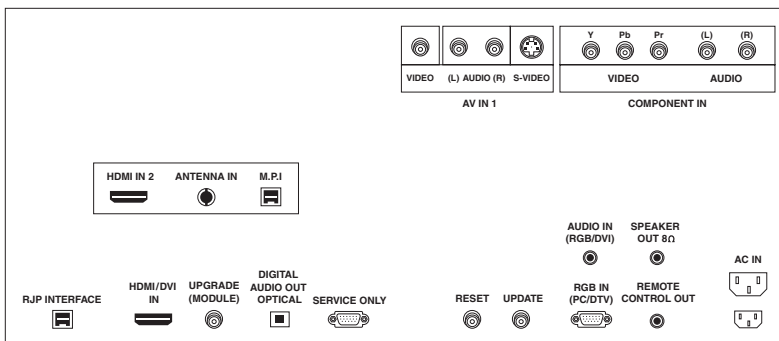

REAR JACK PANEL