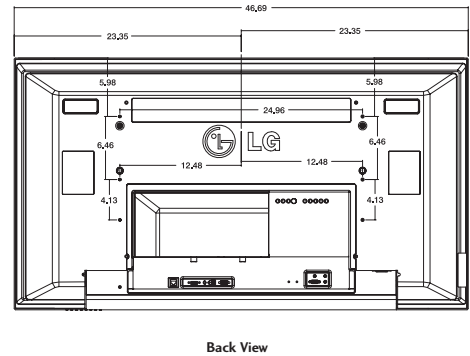

XD
ENGINE

TruSurround
by SRS(®)

Pro:Idiom
CONTENT SECURITY by LG

42PX7DC 42" Plasma HDTV Integrated Display

DIMENSIONS

DIMENSIONS

Cabinet without Stand (W x H x D)	46.69" x 25.78" x 4.7"
Weight	66 Lbs.
Shipping Carton (W x H x D)	50.5" x 29.5" x 11.25"
Shipping Weight	70.5 Lbs.

CABINET DESCRIPTION

Finish	Two Tone
Cabinet Style	Slim Frame
Power Consumption	220W
Power Source	100 ~ 240v 50/60Hz

VIDEO ENHANCEMENTS

Screen Size	42" Wide Format
Resolution Display	1024 x 768p
Aspect Ratio	16:9, 4:3 Zoom
Brightness	1000 cd/m ² (XGA)
Contrast Ratio	5000:1 (XGA)
Viewing Angle	160°
Format Conversion	Intelligent Image Scanning
Aspect Ratio Correction	7 Modes
Scan Converter	XD Engine
Picture Control	Contrast, Brightness, Tint, Color, Sharpness
Integrated ATSC/NTSC/QAM	Yes
LST-4100a	Fully Integrated
Comb Filter	3D Digital
Color Temperature	Cool, Mid, Warm
Enhanced Video	Yes
DLTI/DCTI	Yes
Black/Blue Stretcher	Yes
3:2 Pull-Down	Yes
EZ Video	7 Modes