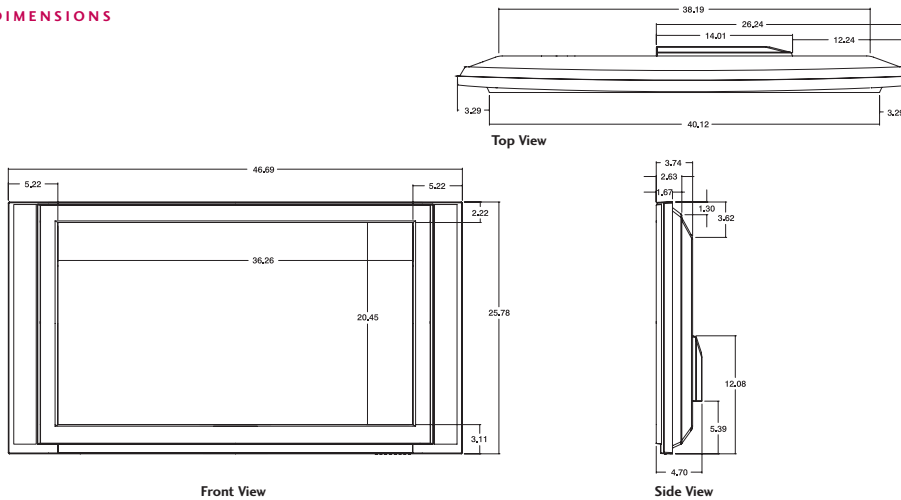

XD
ENGINE

TruSurround
by SRS(®)

Pro:Idiom
CONTENT SECURITY by LG

42PX7DC 42" Plasma HDTV Integrated Display

DIMENSIONS

DIMENSIONS

Cabinet without Stand (W x H x D)	46.69" x 25.78" x 4.7"
Weight	66 Lbs.
Shipping Carton (W x H x D)	50.5" x 29.5" x 11.25"
Shipping Weight	70.5 Lbs.

CABINET DESCRIPTION

Finish	Two Tone
Cabinet Style	Slim Frame
Power Consumption	220W
Power Source	100 ~ 240v 50/60Hz

VIDEO ENHANCEMENTS

Screen Size	42" Wide Format
Resolution Display	1024 x 768p
Aspect Ratio	16:9, 4:3 Zoom
Brightness	1000 cd/m ² (XGA)
Contrast Ratio	5000:1 (XGA)
Viewing Angle	160°
Format Conversion	Intelligent Image Scanning
Aspect Ratio Correction	7 Modes
Scan Converter	XD Engine
Picture Control	Contrast, Brightness, Tint, Color, Sharpness
Integrated ATSC/NTSC/QAM	Yes
LST-4100a	Fully Integrated
Comb Filter	3D Digital
Color Temperature	Cool, Mid, Warm
Enhanced Video	Yes
DLTI/DCTI	Yes
Black/Blue Stretcher	Yes
3:2 Pull-Down	Yes
EZ Video	7 Modes